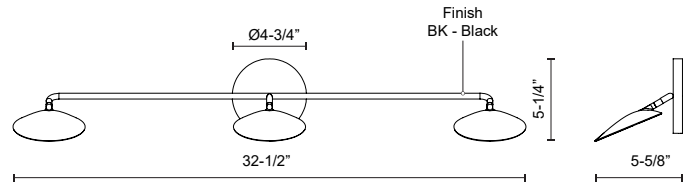

ROTAIRE VL90133

VANITY

PROJECT

SPECIFICATION DETAILS

Fixture Dimensions	W32-1/2" x H5-1/4" x E5-5/8"
Light Source	LED with DC Driver
Wattage	13W
Total Lumens	1190lm
Delivered Lumens	626lm
Voltage	120V
Color Temperature	3000K
CRI (Ra)	90CRI
Optional Color Temps	2700K - 5000K Available, Minimum Order Quantities Apply
LED Rated Life	50,000 hours
Dimming	100% - 10%, TRIAC or ELV Dimmer (Not Included)
Diffuser Details	Frosted acrylic diffuser
Shade Details	Cast Aluminum Shade
Location	Damp
Mounting Style	All Orientation; Wall;
CEC Title 24 JA8	Yes, JA8-2022
Energy Star Certified	Energy Star Compliant
Canopy Dimensions	D4-3/4" x E5/8"
Paint Finish	BK02
Finish Option(s)	Black

* For custom options, consult factory for details.

* For warranty information, please visit www.kuzcolighting.com/warranty

DESCRIPTION

Influenced by natural forms of flora, the Rotaire collection is a culmination of minimalist sensibilities and natural inspirations. Designed to mimic the form and flow of flowers and vines, the strong stems of this collection create the perfect frame for the illumination from each "leaf". The Rotaire is sure to bloom in both small and large spaces alike.

KUZCO

CANADA: 19054 28TH AVENUE - SURREY, BC V3Z 6M3

USA: 3035 E. LONE MOUNTAIN ROAD - LAS VEGAS, NV 89081

WWW.KUZCOLIGHTING.COM

© 2021 KUZCO LIGHTING. ALL RIGHTS RESERVED.

COMMENT